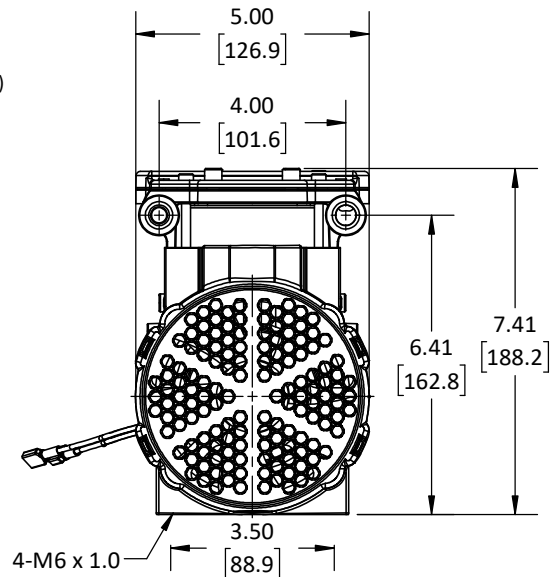

SOUND LEVEL <70dB(A)

NORMAL AMBIENT 0°C ~ +40°C

RELATIVE HUMIDITY 20% - 80%

ENVIRONMENT CLEAN DUST FREE

REGULATORY TBD

NOTES:

1. ALL DIMENSIONS ARE FOR REFERENCE ONLY;
2. DIMENSION ARE IN INCHS/[MILIMITERS];
3. TECHNICAL DATA SUBJECT TO CHANGE WITHOUT NOTICE;
4. THIS PUMP MUST BE INSTALLED IN AN ENCLOSURE;
5. KIT P/N: TBD ;

ENGINEERING SAMPLE ONLY

SHIPPED UNATTACHED

PRODUCT PERFORMANCE-220V/50Hz

PRODUCT DIMENSIONS:

MOTOR WIRING DIAGRAM

GAST/JUN-AIR

GAST MFG, INC. & JUN-AIR
 A Unit of IDEX Corporation
 Post Office Box 97
 Benton Harbor, Michigan 49022 U.S.A.
 Ph: 269/926-6171
 Fax: 269/925-8288