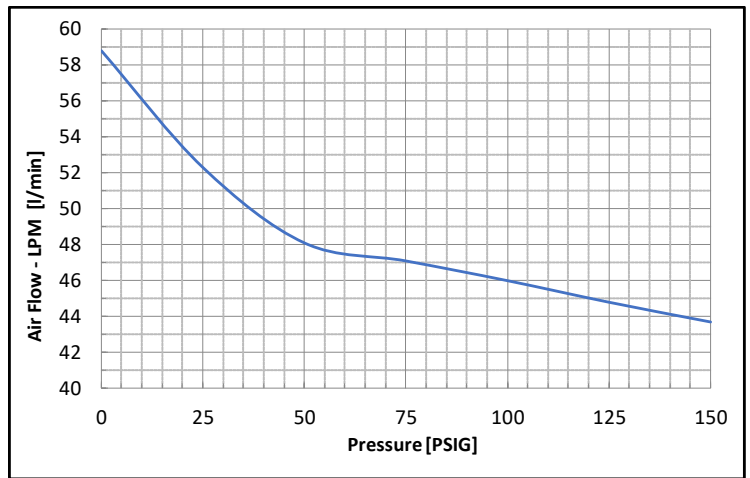

PRODUCT PERFORMANCE-220V/50Hz