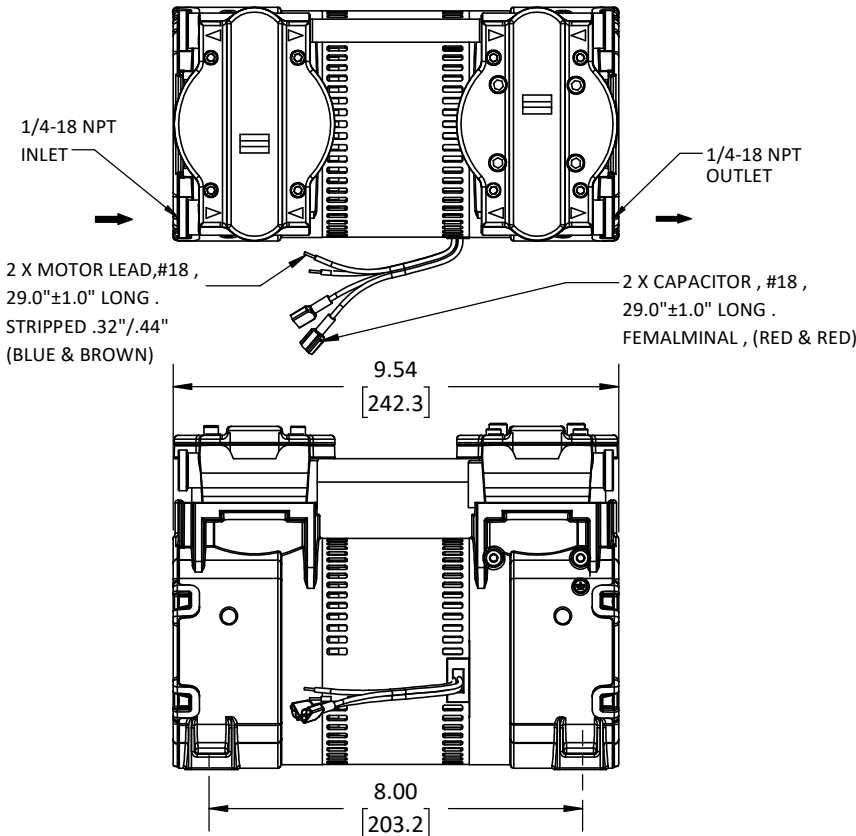

ENGINEERING SAMPLE ONLY

SHIPPED UNATTACHED

PRODUCT PERFORMANCE-220V/50Hz

PRODUCT DIMENSIONS:

MOTOR WIRING DIAGRAM

GAST/JUN-AIR

GAST MFG, INC. & JUN-AIR
 A Unit of IDEX Corporation
 Post Office Box 97
 Benton Harbor, Michigan 49022 U.S.A.
 Ph: 269/926-6171
 Fax: 269/925-8288