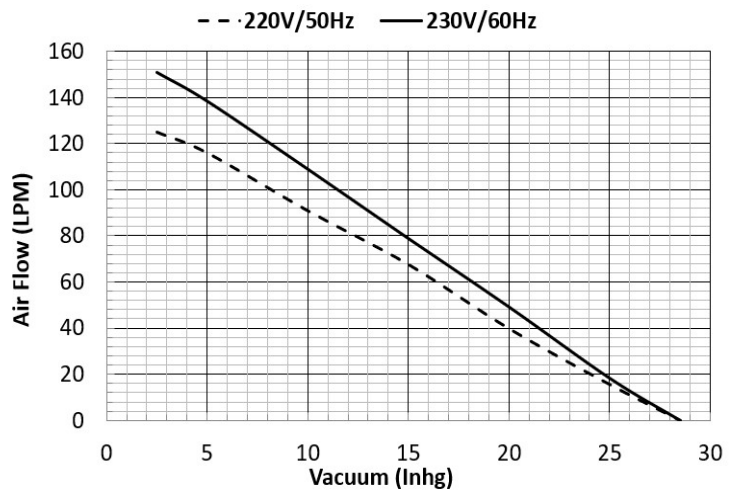

GAST/JUN-AIR

GAST MFG, INC. & JUN-AIR
A Unit of IDEX Corporation
Post Office Box 97
Benton Harbor, Michigan 49022 U.S.A.
Ph: 269/926-6171
Fax: 269/925-8288

IDEX Technology (Suzhou) Co., Ltd.
A Unit of IDEX Corporation
No. 51 TangBang Road, CaoHu Boulevard,
Xiang Cheng District Suzhou, Jiangsu, China, 215126
Ph: (0086) 512 62833000
Fax: (0086) 512 62833288

PART NUMBER: RTD016C
REVISION: A

PRODUCT SPECIFICATIONS

MODEL NAME	VOLTS (SINGLE PHASE ONLY)	RPM		AMPS		KW		NET WEIGHT		CAPACITOR	
		50Hz	60Hz	50Hz	60Hz	50Hz	60Hz	lbs	kg	mfd.	VOLTS
XR655-V701-N472NX	220-230 /50Hz,60Hz	1400	1700	1.5	2.1	0.32	0.42	19.7	8.9	17.5	450

SOUND LEVEL <70dB(A)
NORMAL AMBIENT 0°C ~ +40°C
RELATIVE HUMIDITY 20% - 80%
ENVIRONMENT CLEAN DUST FREE

NOTES:

1. ALL DIMENSIONS ARE FOR REFERENCE ONLY;
2. DIMENSION ARE IN INCHS/[MILIMETERS];
3. TECHNICAL DATA SUBJECT TO CHANGE WITHOUT NOTICE;
4. THIS PUMP MUST BE INSTALLED IN AN ENCLOSURE;
5. KIT P/N: K558;

PRODUCT PERFORMANCE