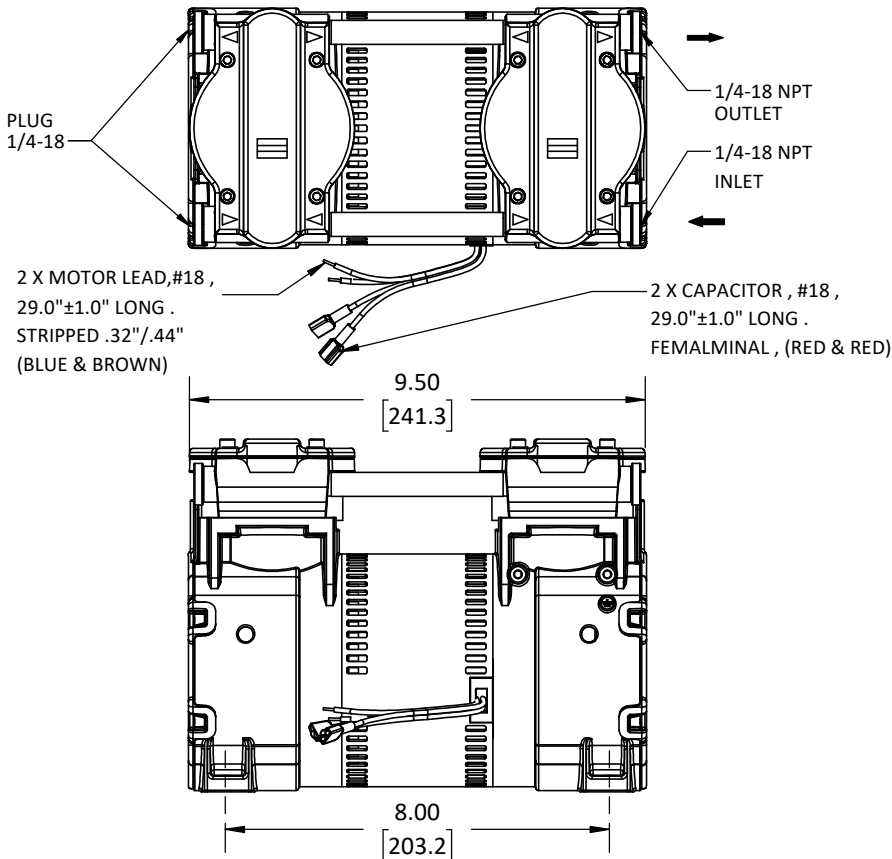

SOUND LEVEL <70dB(A)
NORMAL AMBIENT 0°C ~ +40°C
RELATIVE HUMIDITY 20% - 80%
ENVIRONMENT CLEAN DUST FREE

NOTES:

1. ALL DIMENSIONS ARE FOR REFERENCE ONLY;
2. DIMENSION ARE IN INCHS/[MILIMETERS];
3. TECHNICAL DATA SUBJECT TO CHANGE WITHOUT NOTICE;
4. THIS PUMP MUST BE INSTALLED IN AN ENCLOSURE;
5. KIT P/N: K558;

PRODUCT PERFORMANCE

SHIPPED UNATTACHED

PRODUCT DIMENSIONS:

WIRING DIAGRAM 220-230V

BLUE _____ LINE
 BROWN _____ LINE
 RED _____ CAPACITOR
 RED _____ CAPACITOR

GAST/JUN-AIR

GAST MFG, INC. & JUN-AIR
A Unit of IDEX Corporation
Post Office Box 97
Benton Harbor, Michigan 49022 U.S.A.
Ph: 269/926-6171
Fax: 269/925-8288

备注:

1. 所有尺寸仅供参考;
2. 未指定尺寸单位: Inch/[mm];
3. 本技术参数如有更新恕不通知;
4. 请将泵装在一个外壳内, 否则出于安全考虑, 请安装风扇罩;
5. 维修包: K558;

产品流量性能

--- 220V/50Hz — 230V/60Hz

附件袋零件

产品尺寸:

接线 220-230V

蓝线 ————— 电源线
棕线 ————— 电源线
红线 ————— 电容
红线 ————— 电容