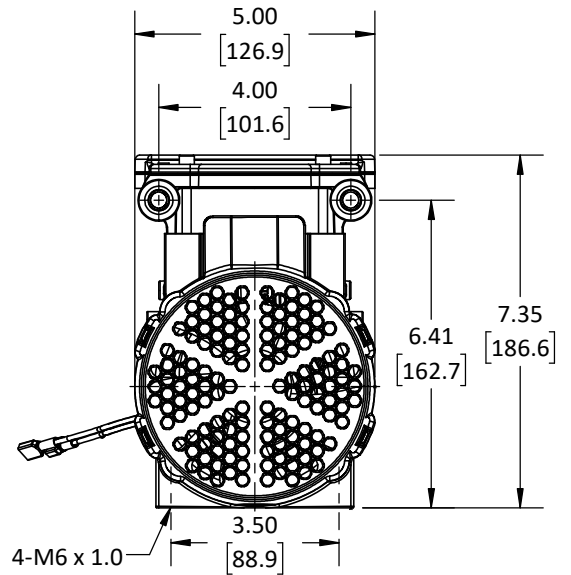

SOUND LEVEL <70dB(A)
NORMAL AMBIENT 0°C ~ +40°C
RELATIVE HUMIDITY 20% - 80%
ENVIRONMENT CLEAN DUST FREE

NOTES:

1. ALL DIMENSIONS ARE FOR REFERENCE ONLY;
2. DIMENSION ARE IN INCHS/[MILIMETERS];
3. TECHNICAL DATA SUBJECT TO CHANGE WITHOUT NOTICE;
4. THIS PUMP MUST BE INSTALLED IN AN ENCLOSURE;
5. KIT P/N: K558;

PRODUCT PERFORMANCE

SHIPPED UNATTACHED

PRODUCT DIMENSIONS:

WIRING DIAGRAM 220-230V

BLUE _____ LINE
 BROWN _____ LINE
 RED _____ CAPACITOR
 RED _____ CAPACITOR

GAST/JUN-AIR

GAST MFG, INC. & JUN-AIR
A Unit of IDEX Corporation
Post Office Box 97
Benton Harbor, Michigan 49022 U.S.A.
Ph: 269/926-6171
Fax: 269/925-8288

备注:

1. 所有尺寸仅供参考;
2. 未指定尺寸单位: Inch/[mm];
3. 本技术参数如有更新恕不通知;
4. 请将泵装在一个外壳内, 否则出于安全考虑, 请安装风扇罩;
5. 维修包: K558;

产品流量性能

--- 220V/50Hz — 230V/60Hz

附件袋零件

产品尺寸:

接线 220-230V

蓝线 ————— 电源线
棕线 ————— 电源线
红线 ————— 电容
红线 ————— 电容