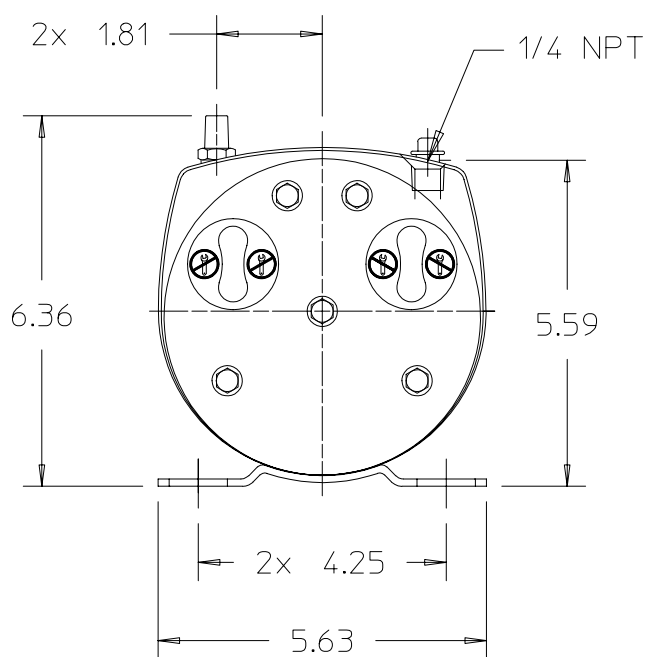

Post Office Box 97  
 Benton Harbor, Michigan  
 Ph: 269/926-6171  
 Fax: 269/925-8288

PART NUMBER:

STD387A

REV.

A

Product Specifications

Model Number	Motor Voltage	RPM		HP	kW	Net Wt.	
		60 cycle	50 cycle			lbs.	kg
0523-101Q-G588NDX	110-115/220-240	1725	1425	.25	0.18	30	13.6

SOUND LEVEL LESS THAN 70 dB(A)  
 NORMAL AMBIENT 1°C. - 40°C.  
 RELATIVE HUMIDITY 8% - 100% NON CONDENSING  
 ENVIRONMENT CLEAN DUST FREE

NOTES:

- 1) TECHNICAL DATA SUBJECT TO CHANGE WITHOUT NOTICE.
- 2) DIMENSIONS ARE FOR REFERENCE ONLY.
- 3) DASHED LINE INDICATES 50 Hz. PERFORMANCE. SOLID LINE INDICATES 60 Hz. PERFORMANCE.

空载流量: 106 l/min  
 真空度: 26 inHg  
 100mbar

FOOT SUPPORT INCLUDED  
 SHIPPED UNATTACHED