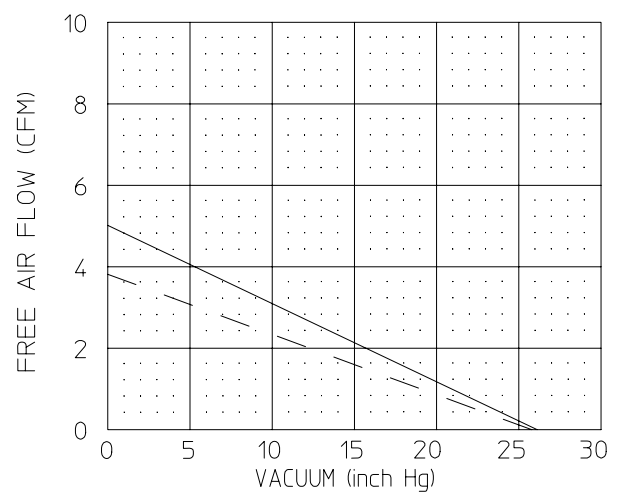

Post Office Box 97  
 Benton Harbor, Michigan  
 Ph: 269/926-6171  
 Fax: 269/925-8288

PART NUMBER:

STD387A

REV.

A

Product Specifications

Model Number	Motor Voltage	RPM		HP	kW	Net Wt.	
		60 cycle	50 cycle			lbs.	kg
0523-101Q-G588NDX	110-115/220-240	1725	1425	.25	0.18	30	13.6

SOUND LEVEL LESS THAN 70 dB(A)  
 NORMAL AMBIENT 1°C. - 40°C.  
 RELATIVE HUMIDITY 8% - 100% NON CONDENSING  
 ENVIRONMENT CLEAN DUST FREE

NOTES:

- 1) TECHNICAL DATA SUBJECT TO CHANGE WITHOUT NOTICE.
- 2) DIMENSIONS ARE FOR REFERENCE ONLY.
- 3) DASHED LINE INDICATES 50 Hz. PERFORMANCE. SOLID LINE INDICATES 60 Hz. PERFORMANCE.

空载流量: 106 l/min  
 真空度: 26 inHg  
 100mbar

FOOT SUPPORT INCLUDED  
 SHIPPED UNATTACHED