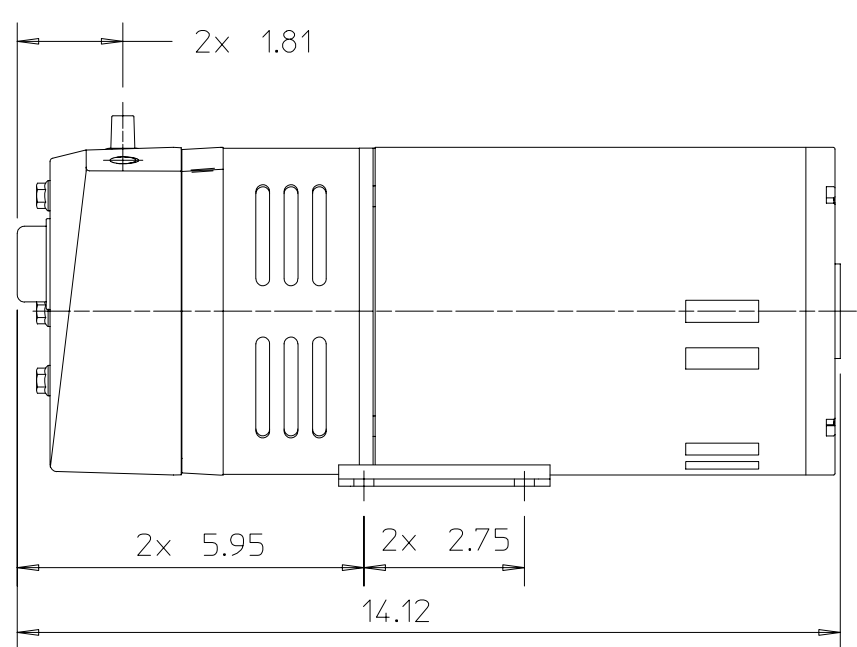

Post Office Box 97  
 Benton Harbor, Michigan  
 Ph: 269/926-6171  
 Fax: 269/925-8288

PART NUMBER:

STD387A

REV.

A

Product Specifications

Model Number	Motor Voltage	RPM		HP	kW	Net Wt.	
		60 cycle	50 cycle			lbs.	kg
0523-101Q-G588NDX	110-115/220-240	1725	1425	.25	0.18	30	13.6

空载流量: 106 l/min  
 真空度: 26 inHg  
 100mbar

FOOT SUPPORT INCLUDED  
 SHIPPED UNATTACHED