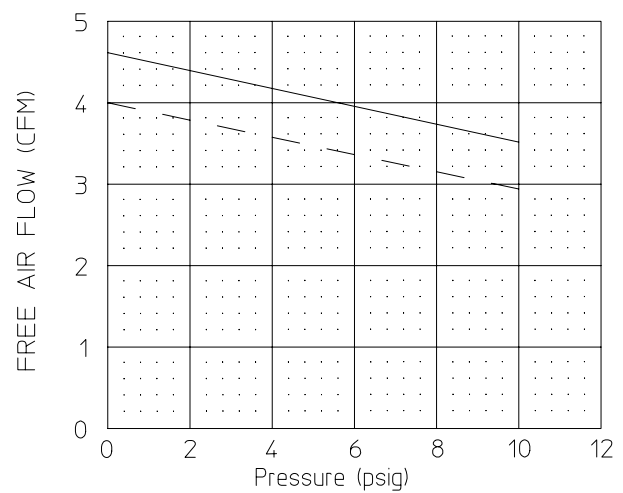

Post Office Box 97  
 Benton Harbor, Michigan  
 Ph: 269/926-6171  
 Fax: 269/925-8288

PART NUMBER:

STD387A

REV.

A

Product Specifications

Model Number	Motor Voltage	RPM		HP	kW	Net Wt.	
		60 cycle	50 cycle			lbs.	kg
0523-101Q-G588NDX	110-115/220-240	1725	1425	.25	0.18	30	13.6

SOUND LEVEL LESS THAN 70 dB(A)  
 NORMAL AMBIENT 1°C. - 40°C.  
 RELATIVE HUMIDITY 8% - 100% NON CONDENSING  
 ENVIRONMENT CLEAN DUST FREE

NOTES:

- 1) TECHNICAL DATA SUBJECT TO CHANGE WITHOUT NOTICE.
- 2) DIMENSIONS ARE FOR REFERENCE ONLY.
- 3) DASHED LINE INDICATES 50 Hz. PERFORMANCE. SOLID LINE INDICATES 60 Hz. PERFORMANCE.

空载流量: 106 l/min  
 真空度: 26 inHg  
 100mbar

FOOT SUPPORT INCLUDED  
 SHIPPED UNATTACHED