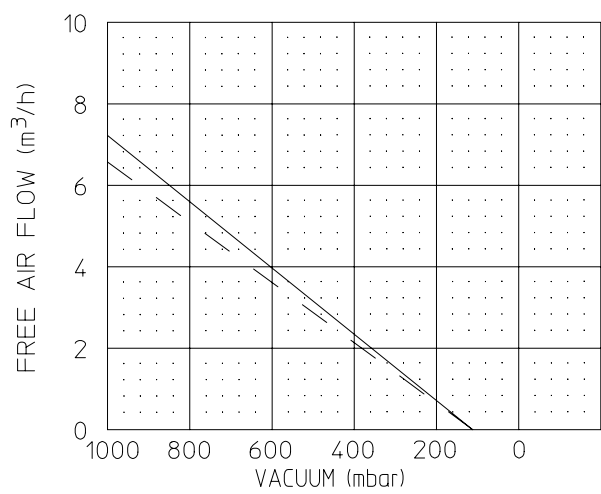

Post Office Box 97  
 Benton Harbor, Michigan  
 Ph: 269/926-6171  
 Fax: 269/925-8288

PART NUMBER:

STD387A

REV.

A

Product Specifications

Model Number	Motor Voltage	RPM		HP	kW	Net Wt.	
		60 cycle	50 cycle			lbs.	kg
0523-101Q-G588NDX	110-115/220-240	1725	1425	.25	0.18	30	13.6

SOUND LEVEL LESS THAN 70 dB(A)  
 NORMAL AMBIENT 1°C. - 40°C.  
 RELATIVE HUMIDITY 8% - 100% NON CONDENSING  
 ENVIRONMENT CLEAN DUST FREE

NOTES:

- 1) TECHNICAL DATA SUBJECT TO CHANGE WITHOUT NOTICE.
- 2) DIMENSIONS ARE FOR REFERENCE ONLY.
- 3) DASHED LINE INDICATES 50 Hz. PERFORMANCE. SOLID LINE INDICATES 60 Hz. PERFORMANCE.

空载流量: 106 l/min  
 真空度: 26 inHg  
 100mbar

FOOT SUPPORT INCLUDED  
 SHIPPED UNATTACHED