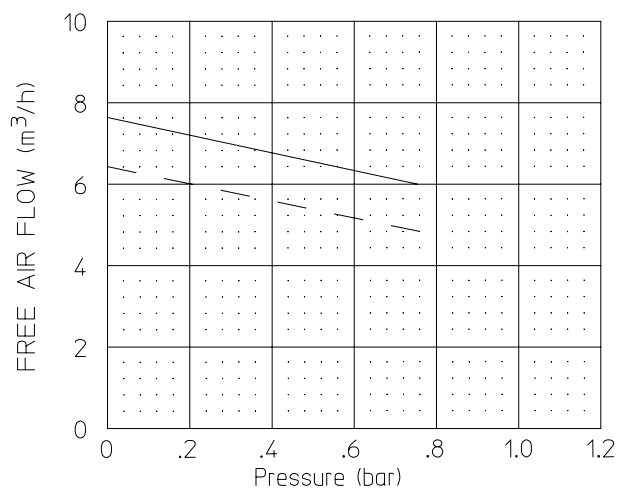

Post Office Box 97  
 Benton Harbor, Michigan  
 Ph: 269/926-6171  
 Fax: 269/925-8288

PART NUMBER:

STD387A

REV.

A

Product Specifications

Model Number	Motor Voltage	RPM		HP	kW	Net Wt.	
		60 cycle	50 cycle			lbs.	kg
0523-101Q-G588NDX	110-115/220-240	1725	1425	.25	0.18	30	13.6

SOUND LEVEL LESS THAN 70 dB(A)  
 NORMAL AMBIENT 1°C. - 40°C.  
 RELATIVE HUMIDITY 8% - 100% NON CONDENSING  
 ENVIRONMENT CLEAN DUST FREE

NOTES:

- 1) TECHNICAL DATA SUBJECT TO CHANGE WITHOUT NOTICE.
- 2) DIMENSIONS ARE FOR REFERENCE ONLY.
- 3) DASHED LINE INDICATES 50 Hz. PERFORMANCE. SOLID LINE INDICATES 60 Hz. PERFORMANCE.

空载流量: 106 l/min  
 真空度: 26 inHg  
 100mbar

FOOT SUPPORT INCLUDED  
 SHIPPED UNATTACHED